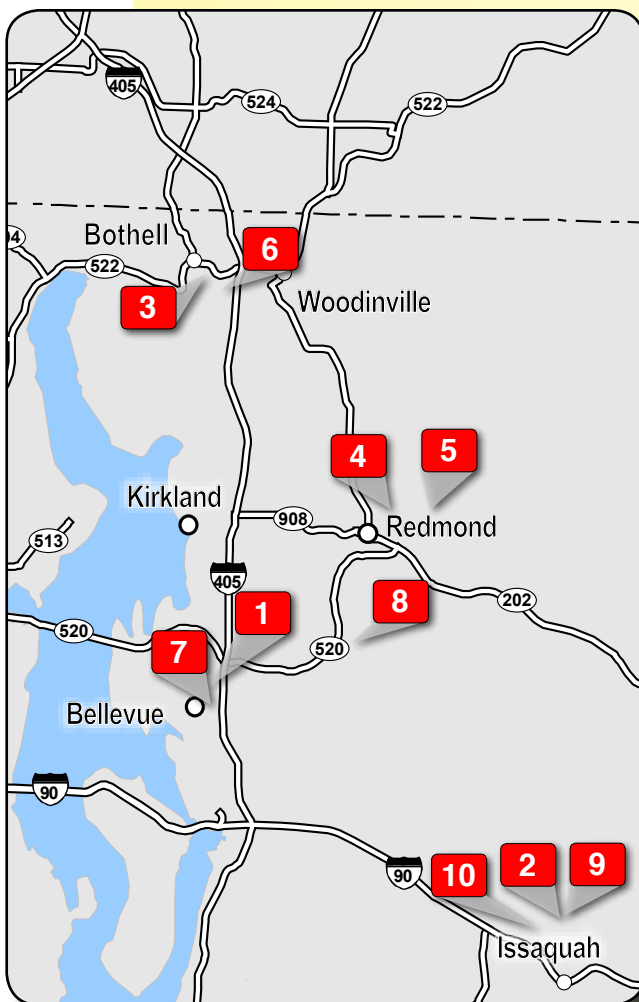

Retirement Living Guide

Organized by region: Seattle, Eastside, South King County, Snohomish County, South Sound

Eastside including: Bellevue, Bothell, Issaquah, Redmond

- The Bellettini:** 1115 108th Ave NE Bellevue, WA 98004 • 425-450-0800 • www.leisurecare.com
- Bellewood Retirement Living:** 3710 Providence Pt. Dr. SE Issaquah, WA 98029 • 425-391-2880 • www.bellewood.com
- Chateau at Bothell Landing:** 17543 102nd Ave. NE, Bothell, WA 98011 • 425-485-1155 • www.chateaurretirement.com
- Emerald Heights, CCRC:** 10901 176TH Circle NE Redmond, WA 98052 • 425-556-8220 • www.emeraldheights.com
- Fairwinds - Redmond:** 9988 Avondale Rd. NE, Redmond, WA 98052 • 425-558-4700 • www.leisurecare.com
- Foundation House at Bothell:** 17502 102nd Ave NE, Bothell, WA 98011 • 425-402-9606 • fhbothell.com
- The Gardens at Town Square:** 933 111th Avenue NE, Bellevue, WA 98004 • 425-688-1900 • eraliving.com
- Overlake Terrace:** 2956 152nd Ave NE Redmond, WA 98052 • 425-883-0495 • www.overlaketerrace.com
- Providence Marianwood:** 3725 Providence Point Dr. SE Issaquah, WA 98029 • 425-391-2800 • www.providencemarianwood.org
- University House, Issaquah:** 22975 SE Black Nugget Road, Issaquah, WA 98029 • 425-557-4200 • eraliving.com